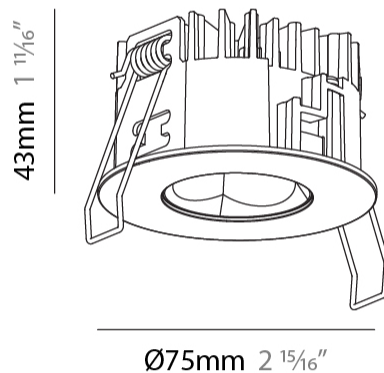

Series: Oiko Pro Round
Subseries: Oiko Pro Round Fixed
Partner: Prolicht
Division: Architectural
Installation: Recessed
Product Type: Downlight
Mounting Location: Ceiling
Light Distribution: Direct

PHYSICAL

Aperture Sizes - Downlights: 1"
Shape: Round
Diameter (mm): 75
Diameter (in): 2 15/16
Height (mm): 43
Height (in): 1 11/16
Ceiling Thickness (mm): 1 - 25
Ceiling Thickness (in): 1/16 - 1 3/16
Min. Recessing Depth (mm): 50
Min. Recessing Depth (in): 1 15/16
Diffuser: Lens Pack - Spread Lens / Linear Spread Lens / Honeycomb Louver
Fixture Finish: SSR / BKV / CWI / CRY / HAB / UFT / ITA / RUA / FTG / MYG / LOD / PUS / FRO / FUP / KIA / POP / BLS / SPG / MEY / GOH / CHC / COM / ABZ / JAG / OBR / MOS / ROR
Fixture Material: Aluminum Die Cast
Cut-out Measurements: 68mm / 2 11/16" Diameter

ELECTRICAL

Lamp Type: LED (Zhaga Standard)
Input Wattage (W): 14
Total Output Wattage (W): 12.7
Dimming: Dali Dimming
Driver Included: No
Driver Location: Recessed Housing
Driver Type: Constant Current - Universal (120Vac only for DALI driver)
Driver Class: Class 2
Input Voltage (V): 120 - 277
Constant Current (MA): 700

LED

Color Temperature (°K): 2700-6500 Tunable White
Max. Delivered Lumen (lm): 1381
Nominal Lumen (lm): 1460
CRI: >93 CRI
Lamp Life (hrs): 50000
Special LEDs offerings: Tunable White

OPTICAL

Reflector°: 62
Adjustability: Fixed

RATINGS AND CERTIFICATIONS

Certified By: Certified for North American Standards
IP rating: IP20